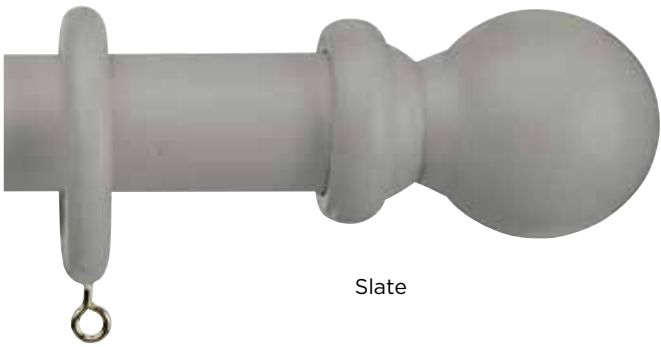

35mm Clear PET Box

Available in White (WH), Cream (CR), Slate (SL), Natural (NA), Antique Pine (AP) & Walnut (WA)

Product Code	Product Description	Size	Outer Qty	List Price	RRP
UNWP35180BALL/	35mm Wood Pole Kit Ball Finial	180CM	2	£65.94	£79.13
UNWP35240BALL/	35mm Wood Pole Kit Ball Finial	240CM	2	£82.39	£98.87
UNWP35300BALL/	35mm Wood Pole Kit Ball Finial (Inc pole joiner)	300CM	2	£98.94	£118.73
UNWP35360BALL/	35mm Wood Pole Kit Ball Finial (Inc pole joiner)	360CM	2	£115.40	£138.48
UNWP35RING/	35mm Wood Rings	PK 4	20	£7.40	£8.88

White

Cream

Slate

Natural

Antique Pine

Walnut

Metal Poles

A comprehensive collection that offers a selection to suit a variety of interior décors. Available in 4 beautiful finishes and with a choice of 4 classically designed finials, the metal pole range offers a solution for most window dressing situations.

28mm Metal Pole Ball Finial

Available in Antique Brass (AB), Satin Steel (SS), Black (BL) and Chrome (CH)

Product Code	Product Description	Size	Outer Qty	List Price	RRP
UN28120BALL/	28mm Metal Pole Ball Finial	120CM	2	£34.35	£41.22
UN28180BALL/	28mm Metal Pole Ball Finial	180CM	2	£41.22	£49.46
UN28240BALL/	28mm Metal Pole Ball Finial (Inc pole joiner)	240CM	2	£50.39	£60.47
UN28300BALL/	28mm Metal Pole Ball Finial (Inc pole joiner)	300CM	2	£57.26	£68.71