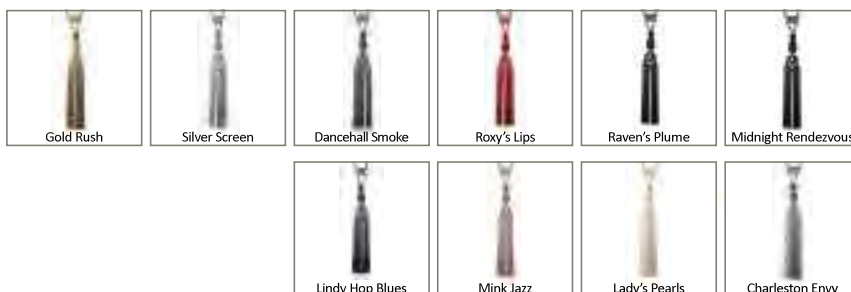

Roaring Twenties Tiebacks

Product Code	Product Description	Embrace	Outer Qty	List Price	RRP
HDTBRTW/GR	Roaring Twenties Tieback - Gold Rush (Gold)	86CM	6	£31.69	£38.03
HDTBRTW/SS	Roaring Twenties Tieback - Silver Screen (Silver)	86CM	6	£31.69	£38.03
HDTBRTW/DS	Roaring Twenties Tieback - Dancehall Smoke (Charcoal)	86CM	6	£31.69	£38.03
HDTBRTW/RL	Roaring Twenties Tieback - Roxy's Lips (Red)	86CM	6	£31.69	£38.03
HDTBRTW/RP	Roaring Twenties Tieback - Raven's Plume (Black)	86CM	6	£31.69	£38.03
HDTBRTW/MR	Roaring Twenties Tieback - Midnight Rendezvous (Navy)	86CM	6	£31.69	£38.03
HDTBRTW/LHB	Roaring Twenties Tieback - Lindy Hop Blues (Blue)	86CM	6	£31.69	£38.03
HDTBRTW/MJ	Roaring Twenties Tieback - Mink Jazz (Mink)	86CM	6	£31.69	£38.03
HDTBRTW/LP	Roaring Twenties Tieback - Lady's Pearls (Ivory)	86CM	6	£31.69	£38.03
HDTBRTW/CE	Roaring Twenties Tieback - Charleston Envy (Green)	86CM	6	£31.69	£38.03