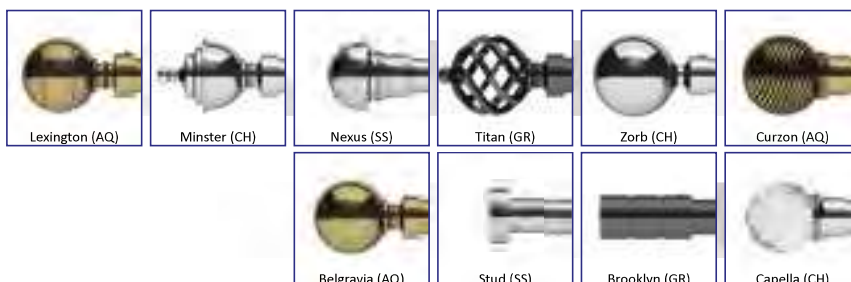

Elements 28mm Curzon Finial

Available in Satin Steel (SS), Antique Brass (AQ), Chrome (CH) and Graphite (GR)

Product Code	Product Description	Size	Outer Qty	List Price	RRP
SEL28/120CURZ.	Elements 28mm Curzon Pole	120CM	2	£86.25	£103.50
SEL28/150CURZ.	Elements 28mm Curzon Pole	150CM	2	£93.42	£112.10
SEL28/180CURZ.	Elements 28mm Curzon Pole	180CM	2	£100.64	£120.77
SEL28/240CURZ.	Elements 28mm Curzon Pole (Inc pole joiner)	240CM	2	£107.82	£129.38
SEL28/300CURZ.	Elements 28mm Curzon Pole (Inc pole joiner)	300CM	2	£129.41	£155.29
SEL28/360CURZ.	Elements 28mm Curzon Pole (Inc pole joiner)	360CM	2	£143.80	£172.56

Elements 28mm Bay Pole Belgravia Finial

Available in Satin Steel (SS), Antique Brass (AQ), Chrome (CH) and Graphite (GR)

Product Code	Product Description	Size	Outer Qty	List Price	RRP
SEL28/BY400BG.	Elements 28mm Belgravia Bay Pole*	400CM	2	£215.66	£258.79

* Pack contains: 1 x 200cm pole, 2 x 100cm poles, 3 x end brackets, 4 x passover brackets, 2 x bay knuckle joint, 4 x lined rings & 36 x lined passover rings