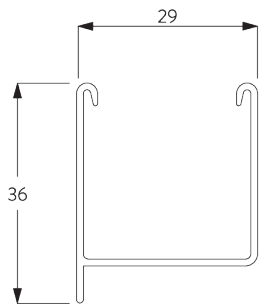

SYSTEM SPECIFICATIONS

A. SYSTEM DIMENSIONS

3 m

50 cm

3 m

4.5 m²

Slat stack heights

		50	100	150	200	250	300
16 / 25 mm	X	7	9	11	13	15	17

(cm)

B. PROFILE

Profile information

SG 8301
Profile

SG 8214
Profile ø 18 mm

SG 8003
Bottom bar 16 mm

SG 8004
Bottom bar 24 mm