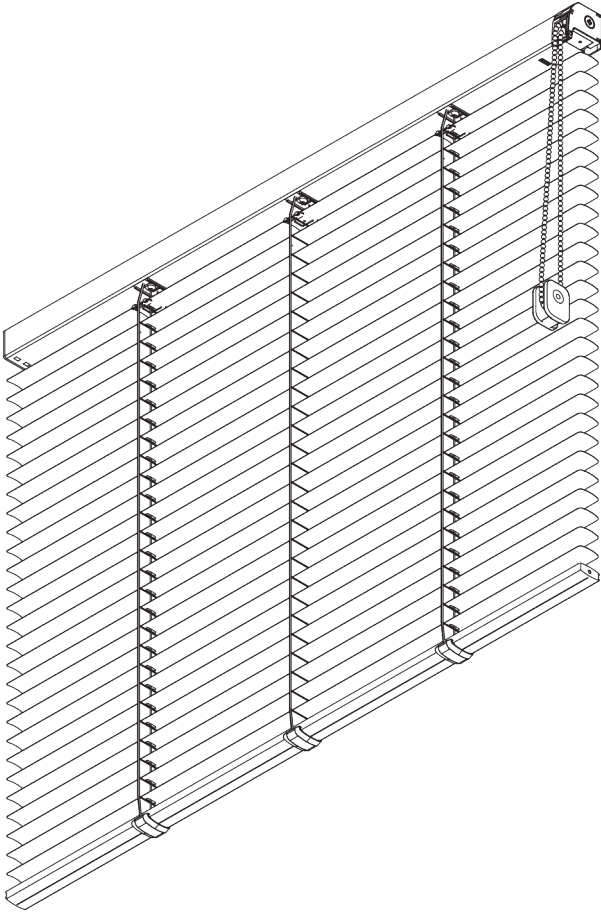

# SG 8300

---

## PRODUCT INFORMATION

- **Operation:** chain
- **Range:** S - M
- **Fitting:** ceiling, wall
- **Colours:** refer to Silent Gliss slat collection

### **Features:**

- Optimised light control
- Mono controlled
- Stainless steel bead chain
- Slat width: 25 mm (standard), 16 mm