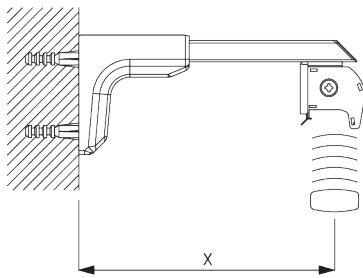

## C. WALL FITTING

### Smart Fix

**Smart Fix SG 11200 - SG 11201 and bracket SG 8302:**  
Screw SG 10395 (M4x6) needed.

**Square Smart Fix SG 11210 - SG 11211 and bracket SG 8302:**  
Screw SG 10395 (M4x6) needed.

**Universal Smart Fix SG 11154 - SG 11156 and bracket SG 8302:**  
Screw SG 10407 (M4x10) needed.