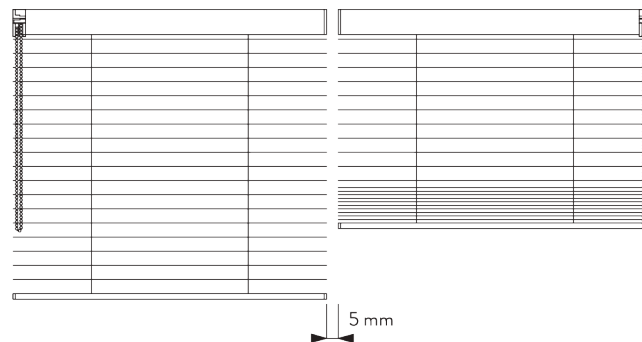

# FITTING OPTIONS

**A. FITTING**  
**INFORMATION**

*For detailed fitting information, visit the Silent Gliss website.*

**Fixing points**

**Side-by-side fitting**

*Min. distance: 5 mm*

**B. CEILING FITTING**