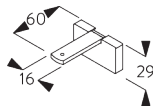

C. WALL FITTING

Smart Fix

Smart Fix	X mm
SG 11200 / SG 11210	59
SG 11201 / SG 11211	79
SG 11154	109-137
SG 11155	139-167
SG 11156	189-217

SG 10395
Pan head screw M4x6

SG 10407
Pan head screw M4x10

SG 11200
Smart Fix 60 mm