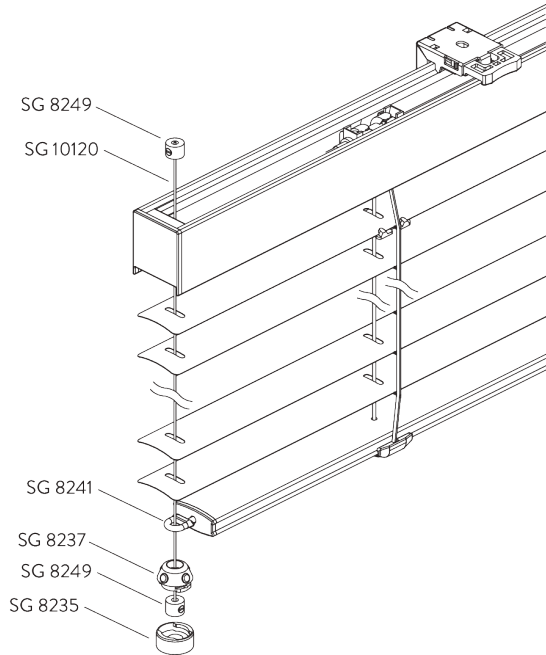

SG 8249

Side guide device

SG 10120

Side guide wire $\varnothing$ 0.9 mm

SYSTEM OPTIONS

A. SIDE GUIDES

Additional parts:

- 2x SG 8235 Side guide wire base short
- 2x SG 8237 Side guide wire holder
- 2x SG 8241 Side guide eyelet
- 4x SG 8249 Side guide device
- 2x SG 10120 Side guide wire $\varnothing$ 0.9 mm

Note:

- Up to 15° from vertical

GENERAL NOTES

Dimensions

- Measurements are in mm except where indicated.

Fitting

- Installation by qualified fitter only.
- Number of brackets and fitting positions / fixing points vary depending on fitting surface, system weight, slate type, screw / fixing type and obstacles.
- Qualified fitter must use appropriate screws / fixings for each situation.
- Profile lip if applicable to be installed to room side.
- Electrical installations must be carried out according to Silent Gliss wiring diagrams and conform to local regulations.
- Check space for cables and plugs!

Child Safety

- All relevant Silent Gliss systems correspond to child safety EN 13120.
- All parties involved must comply with EN 13120.