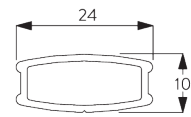

## A. SYSTEM DIMENSIONS

3 m

50 cm

3 m

4.5 m<sup>2</sup>

## Slat stack heights

		50	100	150	200	250	300
16 / 25 mm	X	7	9	11	13	15	17

(cm)

### Profile information

**SG 8301**  
Profile

**SG 8214**  
Profile ø 18 mm

**SG 8003**  
Bottom bar 16 mm

**SG 8004**  
Bottom bar 24 mm

## C. HOW TO MEASURE

- A: System width
- B: System height
- C: Chain height
- D: Safety Retainer SG 10731 min. 150 cm above floor

**D. SPECIFICATION**  
**TEXT**

*Silent Gliss SG 8300 Chain Operated Venetian Blind System. Supplied made to measure and complete comprising aluminium headrail SG 8301 incorporating flange to minimise light ingress at top of blind. Single chain operation RHS / LHS. System fixed with Snap-on-brackets SG 8302 to ceiling / wall at 800-1000mm intervals plus one 70mm from each end. Compliant to Child Safety legislation EN 13120 when used in conjunction with either the chain retainer SG 10400 or child safety device SG 10482. Slat colour to be chosen from Silent Gliss 16/25mm range, Price Group 1 / 2 / 3.*