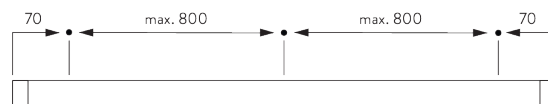

D. SPECIFICATION
TEXT

Silent Gliss SG 8300 Chain Operated Venetian Blind System. Supplied made to measure and complete comprising aluminium headrail SG 8301 incorporating flange to minimise light ingress at top of blind. Single chain operation RHS / LHS. System fixed with Snap-on-brackets SG 8302 to ceiling / wall at 800-1000mm intervals plus one 70mm from each end. Compliant to Child Safety legislation EN 13120 when used in conjunction with either the chain retainer SG 10400 or child safety device SG 10482. Slat colour to be chosen from Silent Gliss 16/25mm range, Price Group 1 / 2 / 3.

FITTING OPTIONS

A. FITTING
INFORMATION

For detailed fitting information, visit the Silent Gliss website.

Fixing points