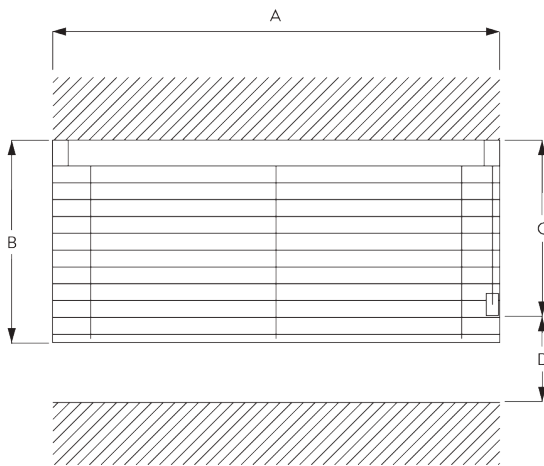

C. HOW TO MEASURE

- A: System width
- B: System height
- C: Chain height
- D: Safety Retainer SG 10731 min. 150 cm above floor